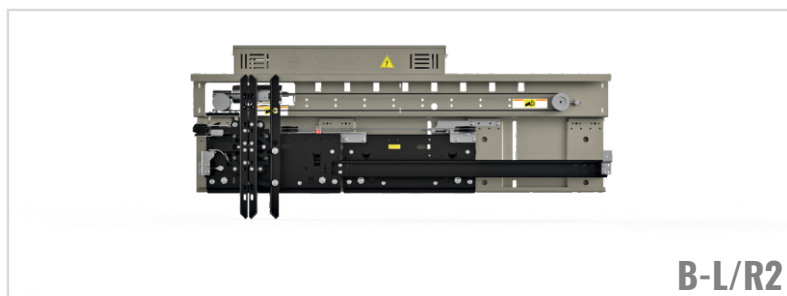

BURGHALTER

B Line

TÜREN - DOORS

2 Türblatt - Telescop Schachttür
2 Panel - Telescopic Landing Door

VOLLES GLAS - FULL GLASS

A-L/R2

B-L/R2

EN 81-20/50