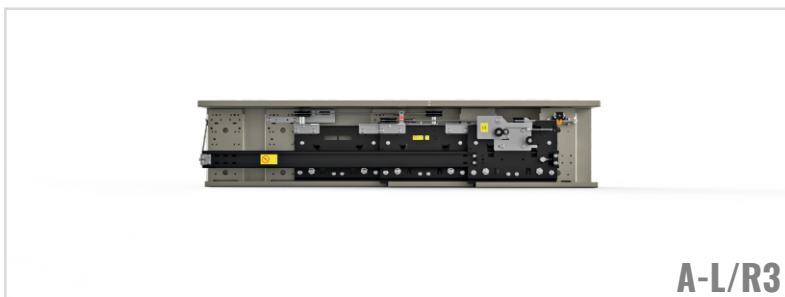

3 Türblatt - Telescop Schachttür
3 Panel - Telescopic Landing Door