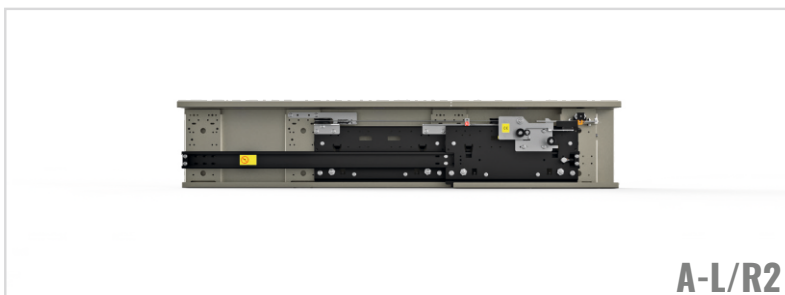

2 Türblatt - Telescop Schachttür
2 Panel - Telescopic Landing Door